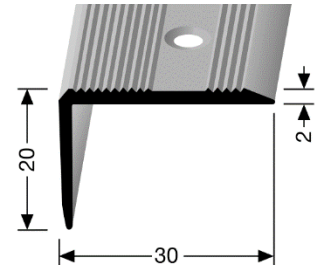

Product specification sheet

Profile type:

227

- **Description:** angle edges
- **Application:** edge protection
- **Length:** 5,00 m and 2,50 m
- **Width:** 30 mm
- **Height:** 20 mm
- **Alloy:** Aluminium: AlMgSi0,5F22
- **Anodized colours:** **F4** silver, **F5** gold, **F9** sand, **F6** bronze, **F2** stainless steel optic
- **Additional colours:** **F3** aluminium polished
- **Fixation:** screwing, countersunk drilled holes 3,0 mm